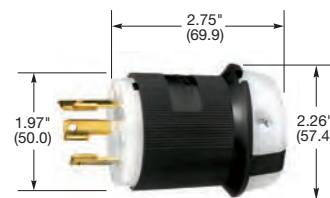

IP20
 SUITABILITY

30A 480V AC
 NEMA L8-30P
 UL/CSA
 5 HP

30A 600V AC
 NEMA L9-30P
 UL/CSA

Plugs

Description	Cord Dia.	Catalog Number
Black and white nylon.	.325"-.930" (8.25-24)	HBL2641 HBL2651

Note: See page B-51 for accessories.

HBL2651

Flanged Inlets

Description	Catalog Number
Nylon casing, back wired.	HBL2645 HBL2655

Note: See page B-50 for accessories.

HBL2655

IP20
 SUITABILITY

30A 480V AC
 NEMA L8-30R
 UL/CSA
 5 HP

30A 600V AC
 NEMA L9-30R
 UL/CSA

Connector Bodies

Description	Cord Dia.	Catalog Number
Black and white nylon.	.325"-.930" (8.25-24)	HBL2643 HBL2653

Note: See page B-51 for accessories.

HBL2653

Single Flush Receptacles

Description	Catalog Number
Black nylon face, back and side wired.	HBL2640 HBL2650