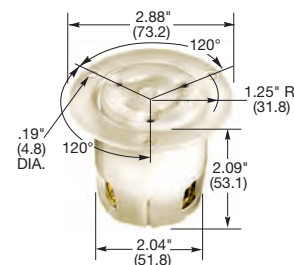

Connector Bodies

Description	Cord Dia.	Catalog Number
Black and white nylon.	.325"-.930" (8.25-24)	HBL2643 HBL2653

Note: See page B-51 for accessories.

HBL2653

Single Flush Receptacles

Description	Catalog Number
Black nylon face, back and side wired.	HBL2640 HBL2650

Note: See page B-50 for accessories.

HBL2650

Flanged Receptacles

Description	Catalog Number
Nylon casing, back wired.	HBL2646 HBL2656

Note: See page B-50 for accessories.
 See page B-69 for technical information on Twist-Lock devices.

HBL2656

Dimensions in Inches (mm)