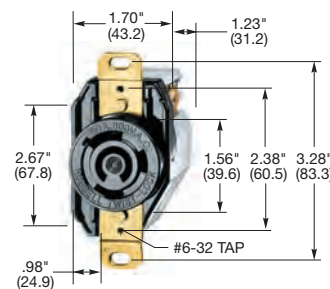

IP20
 SUITABILITY

30A 480V AC
 NEMA L8-30P
 UL/CSA
 5 HP

30A 600V AC
 NEMA L9-30P
 UL/CSA

Plugs

Description	Cord Dia.	Catalog Number
Black and white nylon.	.325"-.930" (8.25-24)	HBL2641 HBL2651

Note: See page B-51 for accessories.

Connector Bodies

Description	Cord Dia.	Catalog Number
Black and white nylon.	.325"-.930" (8.25-24)	HBL2643 HBL2653

Note: See page B-51 for accessories.

HBL2653

Single Flush Receptacles

Description	Catalog Number
Black nylon face, back and side wired.	HBL2640 HBL2650

Note: See page B-50 for accessories.

HBL2650

Flanged Receptacles

Description	Catalog Number
Nylon casing, back wired.	HBL2646 HBL2656

Note: See page B-50 for accessories.
 See page B-69 for technical information on Twist-Lock devices.

HBL2656

Dimensions in Inches (mm)