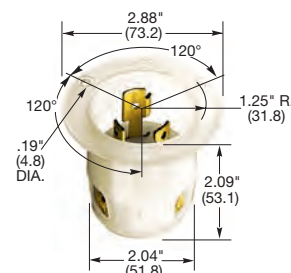

IP20
 SUITABILITY

30A 480V AC
 NEMA L8-30P
 UL/CSA
 5 HP

30A 600V AC
 NEMA L9-30P
 UL/CSA

Plugs

Description	Cord Dia.	Catalog Number
Black and white nylon.	.325"-.930" (8.25-24)	HBL2641 HBL2651

Note: See page B-51 for accessories.

HBL2651

Flanged Inlets

Description	Catalog Number
Nylon casing, back wired.	HBL2645 HBL2655

Note: See page B-50 for accessories.

HBL2655

IP20
 SUITABILITY

30A 480V AC
 NEMA L8-30R
 UL/CSA
 5 HP

30A 600V AC
 NEMA L9-30R
 UL/CSA

Connector Bodies

Description	Cord Dia.	Catalog Number
Black and white nylon.	.325"-.930" (8.25-24)	HBL2643 HBL2653

Note: See page B-51 for accessories.

HBL2653

Single Flush Receptacles

Description	Catalog Number
Black nylon face, back and side wired.	HBL2640 HBL2650

HBL2656

Dimensions in Inches (mm)